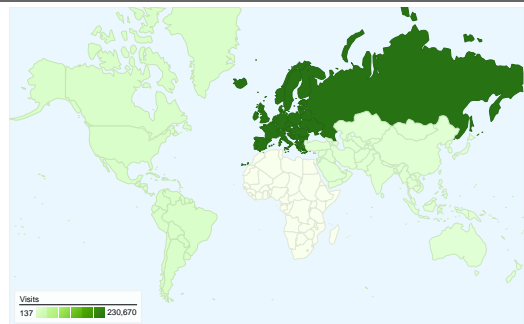

Site Usage

240,564 Visits

1.87 Pages/Visit

65.71% Bounce Rate

450,265 Pageviews

00:02:10 Avg. Time on Site

37.77% % New Visits

Visitors Overview

Visitors
91,337

Map Overlay world

Traffic Sources Overview

- **Referring Sites**
182,528 (75.88%)
- **Search Engines**
42,958 (17.86%)
- **Direct Traffic**
15,075 (6.27%)
- **Other**
3 (0.00%)

Content Overview

All traffic sources sent a total of 240,564 visits

-  **6.27% Direct Traffic**
-  **75.88% Referring Sites**
-  **17.86% Search Engines**

Top Traffic Sources

Sources	Visits	% visits	Keywords	Visits	% visits
hotnews.ro (referral)	106,857	44.42%	dan diaconescu	1,135	2.64%
google (organic)	41,705	17.34%	comanescu	1,088	2.53%
blog.hotnews.ro (referral)	23,223	9.65%	antena 2	801	1.86%
(direct) ((none))	15,075	6.27%	business standard	641	1.49%
tolo.ro (referral)	8,712	3.62%	vanda condurache	568	1.32%

240,564 visits came from 6 continents

Site Usage

Visits 240,564 % of Site Total: 100.00%	Pages/Visit 1.87 Site Avg: 1.87 (0.00%)	Avg. Time on Site 00:02:10 Site Avg: 00:02:10 (0.00%)	% New Visits 37.78% Site Avg: 37.77% (0.02%)	Bounce Rate 65.71% Site Avg: 65.71% (0.00%)	
Continent	Visits	Pages/Visit	Avg. Time on Site	% New Visits	Bounce Rate
Europe	230,670	1.88	00:02:12	37.05%	65.39%
Americas	8,135	1.60	00:01:20	52.18%	72.93%
Asia	1,086	1.44	00:01:26	74.95%	77.53%
(not set)	368	1.63	00:01:35	46.47%	69.84%
Oceania	168	1.41	00:00:55	58.33%	73.81%
Africa	137	1.39	00:01:20	64.96%	75.18%