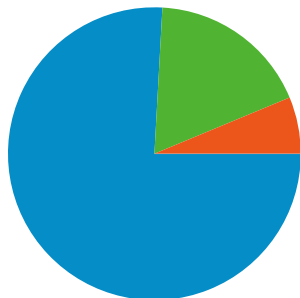

Site Usage

240,564 Visits

1.87 Pages/Visit

65.71% Bounce Rate

450,265 Pageviews

00:02:10 Avg. Time on Site

37.77% % New Visits

Visitors Overview

Visitors
91,337

Map Overlay world

Traffic Sources Overview

- **Referring Sites**
182,528 (75.88%)
- **Search Engines**
42,958 (17.86%)
- **Direct Traffic**
15,075 (6.27%)
- **Other**
3 (0.00%)

Content Overview

All traffic sources sent a total of 240,564 visits

-  **6.27% Direct Traffic**
-  **75.88% Referring Sites**
-  **17.86% Search Engines**

Top Traffic Sources

Sources	Visits	% visits	Keywords	Visits	% visits
hotnews.ro (referral)	106,857	44.42%	dan diaconescu	1,135	2.64%
google (organic)	41,705	17.34%	comanescu	1,088	2.53%
blog.hotnews.ro (referral)	23,223	9.65%	antena 2	801	1.86%
(direct) ((none))	15,075	6.27%	business standard	641	1.49%
tolo.ro (referral)	8,712	3.62%	vanda condurache	568	1.32%

240,564 visits came from 6 continents

Site Usage

Visits 240,564 % of Site Total: 100.00%	Pages/Visit 1.87 Site Avg: 1.87 (0.00%)	Avg. Time on Site 00:02:10 Site Avg: 00:02:10 (0.00%)	% New Visits 37.78% Site Avg: 37.77% (0.02%)	Bounce Rate 65.71% Site Avg: 65.71% (0.00%)	
Continent	Visits	Pages/Visit	Avg. Time on Site	% New Visits	Bounce Rate
Europe	230,670	1.88	00:02:12	37.05%	65.39%
Americas	8,135	1.60	00:01:20	52.18%	72.93%
Asia	1,086	1.44	00:01:26	74.95%	77.53%
(not set)	368	1.63	00:01:35	46.47%	69.84%
Oceania	168	1.41	00:00:55	58.33%	73.81%
Africa	137	1.39	00:01:20	64.96%	75.18%