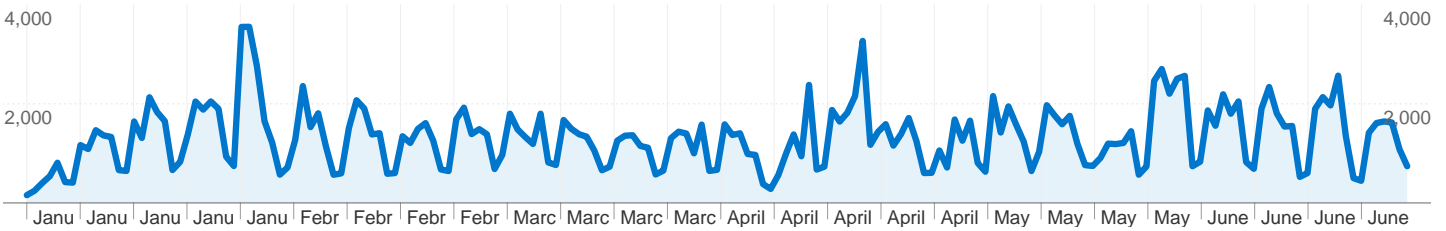

Site Usage

240,564 Visits

1.87 Pages/Visit

65.71% Bounce Rate

450,265 Pageviews

00:02:10 Avg. Time on Site

37.77% % New Visits

Visitors Overview

 **91,337** Absolute Unique Visitors

 **450,265** Pageviews

 **1.87** Average Pageviews

 **00:02:10** Time on Site

 **65.71%** Bounce Rate

 **37.78%** New Visits

Technical Profile

Browser	Visits	% visits	Connection Speed	Visits	% visits
Internet Explorer	144,239	59.96%	Unknown	163,704	68.05%
Firefox	82,028	34.10%	Cable	36,085	15.00%
Opera	8,173	3.40%	Dialup	17,977	7.47%
Safari	3,960	1.65%	DSL	12,796	5.32%
Mozilla	1,238	0.51%	T1	9,704	4.03%

All traffic sources sent a total of 240,564 visits

-  **6.27% Direct Traffic**
-  **75.88% Referring Sites**
-  **17.86% Search Engines**

Top Traffic Sources

Sources	Visits	% visits	Keywords	Visits	% visits
hotnews.ro (referral)	106,857	44.42%	dan diaconescu	1,135	2.64%
google (organic)	41,705	17.34%	comanescu	1,088	2.53%
blog.hotnews.ro (referral)	23,223	9.65%	antena 2	801	1.86%
(direct) ((none))	15,075	6.27%	business standard	641	1.49%
tolo.ro (referral)	8,712	3.62%	vanda condurache	568	1.32%

240,564 visits came from 6 continents

Site Usage

Visits 240,564 % of Site Total: 100.00%	Pages/Visit 1.87 Site Avg: 1.87 (0.00%)	Avg. Time on Site 00:02:10 Site Avg: 00:02:10 (0.00%)	% New Visits 37.78% Site Avg: 37.77% (0.02%)	Bounce Rate 65.71% Site Avg: 65.71% (0.00%)	
Continent	Visits	Pages/Visit	Avg. Time on Site	% New Visits	Bounce Rate
Europe	230,670	1.88	00:02:12	37.05%	65.39%
Americas	8,135	1.60	00:01:20	52.18%	72.93%
Asia	1,086	1.44	00:01:26	74.95%	77.53%
(not set)	368	1.63	00:01:35	46.47%	69.84%
Oceania	168	1.41	00:00:55	58.33%	73.81%
Africa	137	1.39	00:01:20	64.96%	75.18%