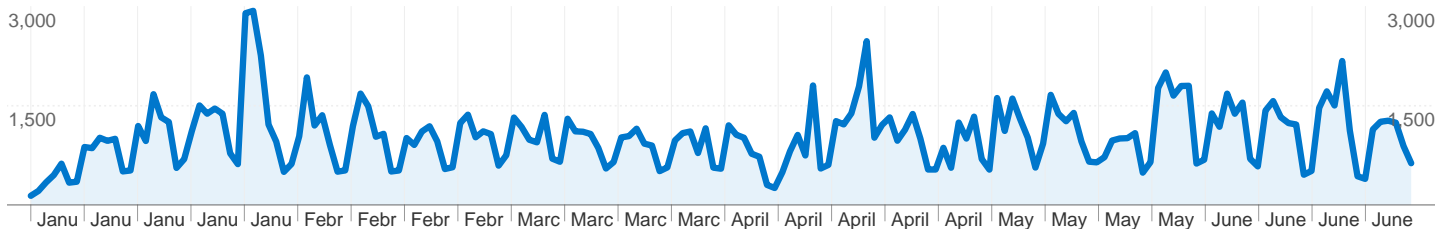

Site Usage

240,564 Visits

1.87 Pages/Visit

65.71% Bounce Rate

450,265 Pageviews

00:02:10 Avg. Time on Site

37.77% % New Visits

Visitors Overview

Visitors
91,337

Map Overlay world

Traffic Sources Overview

- **Referring Sites**
182,528 (75.88%)
- **Search Engines**
42,958 (17.86%)
- **Direct Traffic**
15,075 (6.27%)
- **Other**
3 (0.00%)

Content Overview

Pages	Pageviews	% Pageviews
/	105,169	23.36%
/index.php	10,314	2.29%
/ymterviu0141-cristi-sima-un-	6,184	1.37%
/page/2/	5,141	1.14%
/ymterviu0142-vintu-l-a-	4,871	1.08%

91,337 people visited this site

 **240,564** Visits

240,564 visits came from 6 continents

Site Usage

Visits 240,564 % of Site Total: 100.00%	Pages/Visit 1.87 Site Avg: 1.87 (0.00%)	Avg. Time on Site 00:02:10 Site Avg: 00:02:10 (0.00%)	% New Visits 37.78% Site Avg: 37.77% (0.02%)	Bounce Rate 65.71% Site Avg: 65.71% (0.00%)	
Continent	Visits	Pages/Visit	Avg. Time on Site	% New Visits	Bounce Rate
Europe	230,670	1.88	00:02:12	37.05%	65.39%
Americas	8,135	1.60	00:01:20	52.18%	72.93%
Asia	1,086	1.44	00:01:26	74.95%	77.53%
(not set)	368	1.63	00:01:35	46.47%	69.84%
Oceania	168	1.41	00:00:55	58.33%	73.81%
Africa	137	1.39	00:01:20	64.96%	75.18%