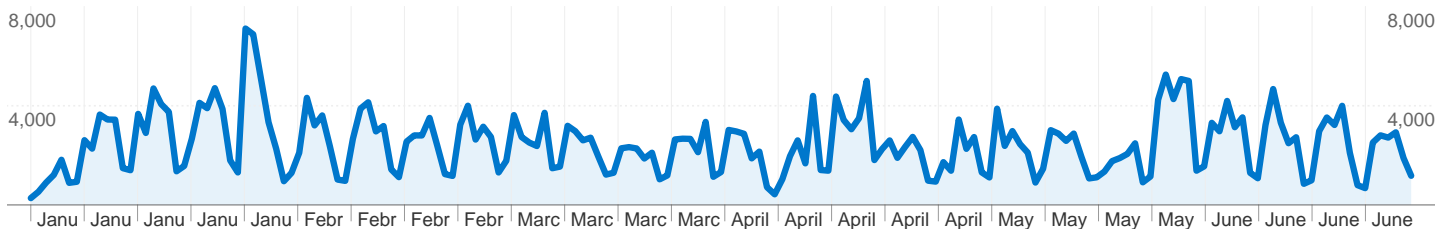

Site Usage

240,564 Visits

1.87 Pages/Visit

65.71% Bounce Rate

450,265 Pageviews

00:02:10 Avg. Time on Site

37.77% % New Visits

Visitors Overview

 **91,337** Absolute Unique Visitors

 **450,265** Pageviews

 **1.87** Average Pageviews

 **00:02:10** Time on Site

 **65.71%** Bounce Rate

 **37.78%** New Visits

Technical Profile

Browser	Visits	% visits	Connection Speed	Visits	% visits
Internet Explorer	144,239	59.96%	Unknown	163,704	68.05%
Firefox	82,028	34.10%	Cable	36,085	15.00%
Opera	8,173	3.40%	Dialup	17,977	7.47%
Safari	3,960	1.65%	DSL	12,796	5.32%
Mozilla	1,238	0.51%	T1	9,704	4.03%

All traffic sources sent a total of 240,564 visits

-  **6.27% Direct Traffic**
-  **75.88% Referring Sites**
-  **17.86% Search Engines**

Top Traffic Sources

Sources	Visits	% visits	Keywords	Visits	% visits
hotnews.ro (referral)	106,857	44.42%	dan diaconescu	1,135	2.64%
google (organic)	41,705	17.34%	comanescu	1,088	2.53%
blog.hotnews.ro (referral)	23,223	9.65%	antena 2	801	1.86%
(direct) ((none))	15,075	6.27%	business standard	641	1.49%
tolo.ro (referral)	8,712	3.62%	vanda condurache	568	1.32%

240,564 visits came from 6 continents

Site Usage

Visits 240,564 % of Site Total: 100.00%	Pages/Visit 1.87 Site Avg: 1.87 (0.00%)	Avg. Time on Site 00:02:10 Site Avg: 00:02:10 (0.00%)	% New Visits 37.78% Site Avg: 37.77% (0.02%)	Bounce Rate 65.71% Site Avg: 65.71% (0.00%)	
Continent	Visits	Pages/Visit	Avg. Time on Site	% New Visits	Bounce Rate
Europe	230,670	1.88	00:02:12	37.05%	65.39%
Americas	8,135	1.60	00:01:20	52.18%	72.93%
Asia	1,086	1.44	00:01:26	74.95%	77.53%
(not set)	368	1.63	00:01:35	46.47%	69.84%
Oceania	168	1.41	00:00:55	58.33%	73.81%
Africa	137	1.39	00:01:20	64.96%	75.18%