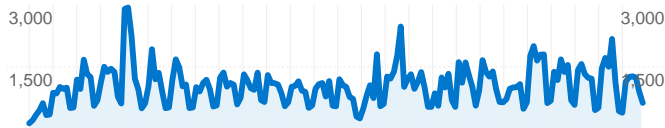

Site Usage

240,564 Visits

1.87 Pages/Visit

65.71% Bounce Rate

450,265 Pageviews

00:02:10 Avg. Time on Site

37.77% % New Visits

Visitors Overview

All traffic sources sent a total of 240,564 visits

-  **6.27% Direct Traffic**
-  **75.88% Referring Sites**
-  **17.86% Search Engines**

Top Traffic Sources

Sources	Visits	% visits	Keywords	Visits	% visits
hotnews.ro (referral)	106,857	44.42%	dan diaconescu	1,135	2.64%
google (organic)	41,705	17.34%	comanescu	1,088	2.53%
blog.hotnews.ro (referral)	23,223	9.65%	antena 2	801	1.86%
(direct) ((none))	15,075	6.27%	business standard	641	1.49%
tolo.ro (referral)	8,712	3.62%	vanda condurache	568	1.32%

240,564 visits came from 6 continents

Site Usage

Visits 240,564 % of Site Total: 100.00%	Pages/Visit 1.87 Site Avg: 1.87 (0.00%)	Avg. Time on Site 00:02:10 Site Avg: 00:02:10 (0.00%)	% New Visits 37.78% Site Avg: 37.77% (0.02%)	Bounce Rate 65.71% Site Avg: 65.71% (0.00%)	
Continent	Visits	Pages/Visit	Avg. Time on Site	% New Visits	Bounce Rate
Europe	230,670	1.88	00:02:12	37.05%	65.39%
Americas	8,135	1.60	00:01:20	52.18%	72.93%
Asia	1,086	1.44	00:01:26	74.95%	77.53%
(not set)	368	1.63	00:01:35	46.47%	69.84%
Oceania	168	1.41	00:00:55	58.33%	73.81%
Africa	137	1.39	00:01:20	64.96%	75.18%