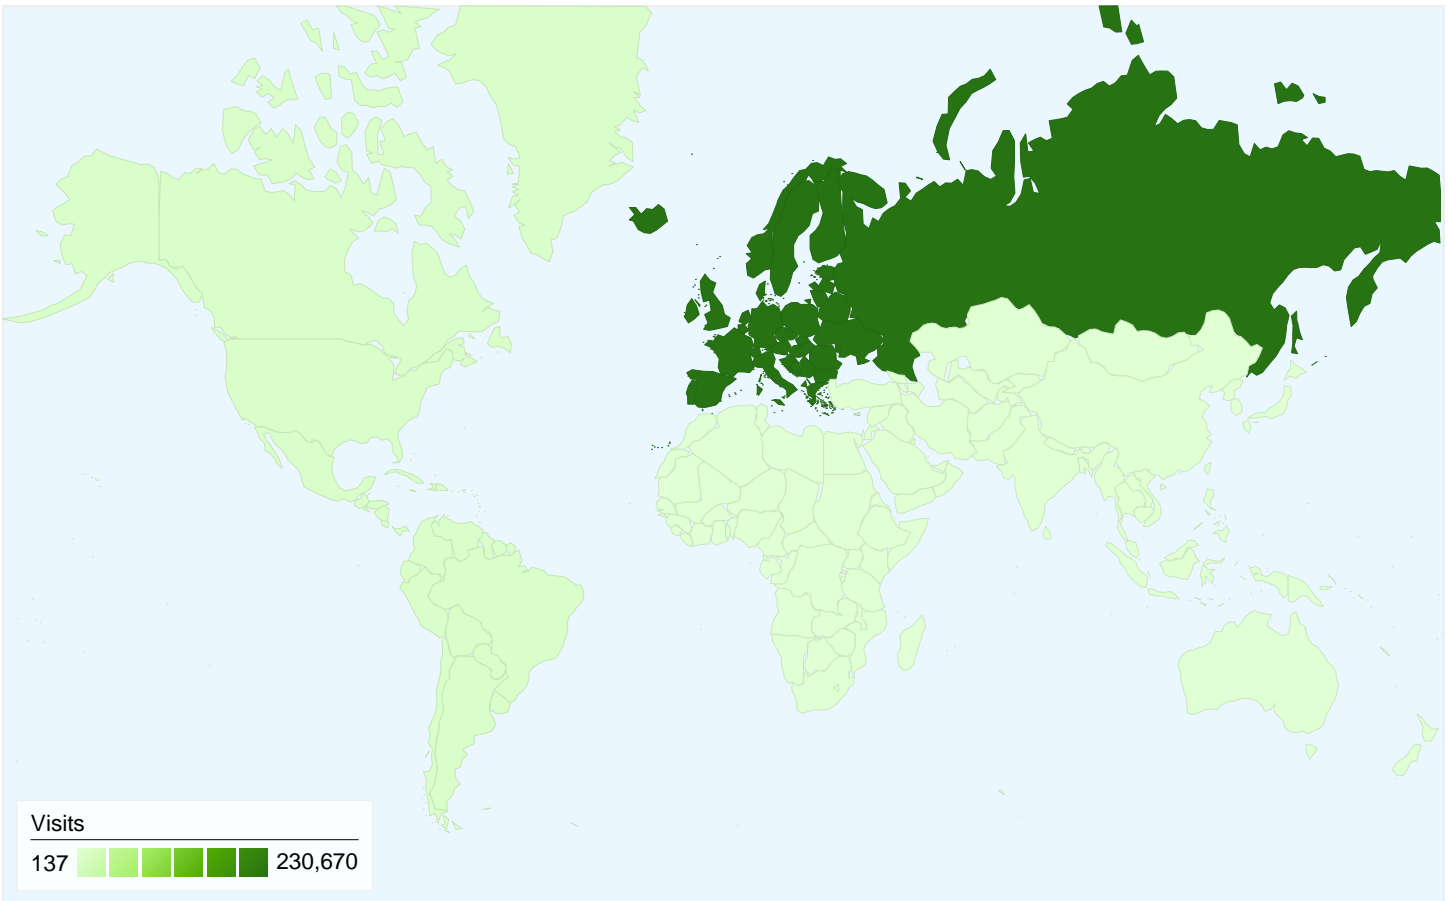

Visitors
91,337

Map Overlay world

Traffic Sources Overview

- **Referring Sites**
182,528 (75.88%)
- **Search Engines**
42,958 (17.86%)
- **Direct Traffic**
15,075 (6.27%)
- **Other**
3 (0.00%)

Content Overview

All traffic sources sent a total of 240,564 visits

-  **6.27% Direct Traffic**
-  **75.88% Referring Sites**
-  **17.86% Search Engines**

Top Traffic Sources

Sources	Visits	% visits	Keywords	Visits	% visits
hotnews.ro (referral)	106,857	44.42%	dan diaconescu	1,135	2.64%
google (organic)	41,705	17.34%	comanescu	1,088	2.53%
blog.hotnews.ro (referral)	23,223	9.65%	antena 2	801	1.86%
(direct) ((none))	15,075	6.27%	business standard	641	1.49%
tolo.ro (referral)	8,712	3.62%	vanda condurache	568	1.32%

240,564 visits came from 6 continents

Site Usage

Visits 240,564 % of Site Total: 100.00%	Pages/Visit 1.87 Site Avg: 1.87 (0.00%)	Avg. Time on Site 00:02:10 Site Avg: 00:02:10 (0.00%)	% New Visits 37.78% Site Avg: 37.77% (0.02%)	Bounce Rate 65.71% Site Avg: 65.71% (0.00%)	
Continent	Visits	Pages/Visit	Avg. Time on Site	% New Visits	Bounce Rate
Europe	230,670	1.88	00:02:12	37.05%	65.39%
Americas	8,135	1.60	00:01:20	52.18%	72.93%
Asia	1,086	1.44	00:01:26	74.95%	77.53%
(not set)	368	1.63	00:01:35	46.47%	69.84%
Oceania	168	1.41	00:00:55	58.33%	73.81%
Africa	137	1.39	00:01:20	64.96%	75.18%