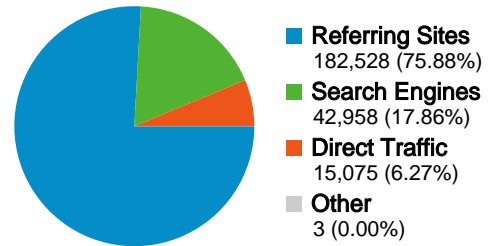

Site Usage

240,564 Visits

1.87 Pages/Visit

65.71% Bounce Rate

450,265 Pageviews

00:02:10 Avg. Time on Site

37.77% % New Visits

Visitors Overview

 **91,337** Absolute Unique Visitors

 **450,265** Pageviews

 **1.87** Average Pageviews

 **00:02:10** Time on Site

 **65.71%** Bounce Rate

 **37.78%** New Visits

Technical Profile

Browser	Visits	% visits	Connection Speed	Visits	% visits
Internet Explorer	144,239	59.96%	Unknown	163,704	68.05%
Firefox	82,028	34.10%	Cable	36,085	15.00%
Opera	8,173	3.40%	Dialup	17,977	7.47%
Safari	3,960	1.65%	DSL	12,796	5.32%
Mozilla	1,238	0.51%	T1	9,704	4.03%

All traffic sources sent a total of 240,564 visits

-  **6.27% Direct Traffic**
-  **75.88% Referring Sites**
-  **17.86% Search Engines**

Top Traffic Sources

Sources	Visits	% visits	Keywords	Visits	% visits
hotnews.ro (referral)	106,857	44.42%	dan diaconescu	1,135	2.64%
google (organic)	41,705	17.34%	comanescu	1,088	2.53%
blog.hotnews.ro (referral)	23,223	9.65%	antena 2	801	1.86%
(direct) ((none))	15,075	6.27%	business standard	641	1.49%
tolo.ro (referral)	8,712	3.62%	vanda condurache	568	1.32%

240,564 visits came from 6 continents

Site Usage

Visits 240,564 % of Site Total: 100.00%	Pages/Visit 1.87 Site Avg: 1.87 (0.00%)	Avg. Time on Site 00:02:10 Site Avg: 00:02:10 (0.00%)	% New Visits 37.78% Site Avg: 37.77% (0.02%)	Bounce Rate 65.71% Site Avg: 65.71% (0.00%)	
Continent	Visits	Pages/Visit	Avg. Time on Site	% New Visits	Bounce Rate
Europe	230,670	1.88	00:02:12	37.05%	65.39%
Americas	8,135	1.60	00:01:20	52.18%	72.93%
Asia	1,086	1.44	00:01:26	74.95%	77.53%
(not set)	368	1.63	00:01:35	46.47%	69.84%
Oceania	168	1.41	00:00:55	58.33%	73.81%
Africa	137	1.39	00:01:20	64.96%	75.18%